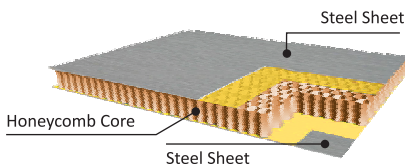

Doors with a difference

Basic Doors is revolutionising the Security Safety Door, Main Doors and French Doors Industry by bringing together stunningly designed Laser Cut Designer Doors, with high level home Security Door Systems. You can choose beautiful Laser Cut Designs from [Google](#) [Pinterest](#) & also our Unlimited Stranded Design Range which is useful for Bungalows, Flats, Offices etc.

Basic Safety Doors in Galvanized, Wood Grain Finished and Stainless Steel

Single Leaf Safety Doors

Single Leaf Entrance Safety Doors

Wide RAL Colour Shades

TYPICAL CROSS SECTION SHOWING INNER INSULATION OF A DOOR

Single Leaf Safety Doors

Double Leaf Safety Doors

Single Leaf SS Safety Doors

Double Leaf SS Safety Doors

BASIC DOORS

Basic Doors

Doors that Welcome... Doors that Protect

Basic Main Doors in Galvanized and Stainless Steel