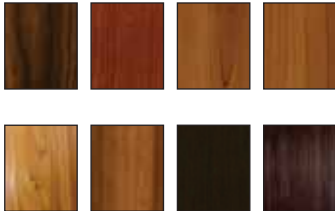

Wide RAL Colour Shades

Basic Main Doors in Wood Grain Finish

Wide Wood Grain Finish Shades Options

Our New French Doors / Balcony Doors

Description: For your Balcony we recommended our French style safety Door. door with French style.